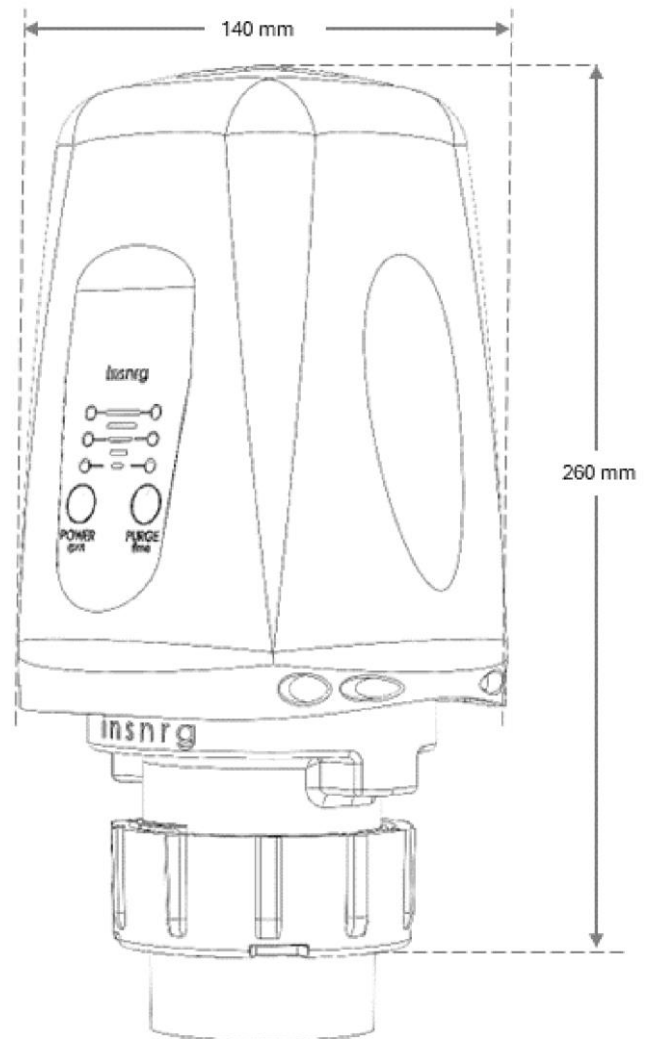

DIMENSIONS & SPECS

RELAX, YOU'RE COVERED (WARRANTY & DEALER SUPPORT)

Your Zephr Digital Spa Blower is covered by a one year warranty against defects in materials or workmanship. For complete warranty details refer to your Installation and Operating Manual

WANT MORE TECHNICAL DETAILS?

For the technically minded, go to www.insnrg.com/products

CONTACT YOUR LOCAL POOL PROFESSIONAL

POOL AND SPA EQUIPMENT www.insnrg.com